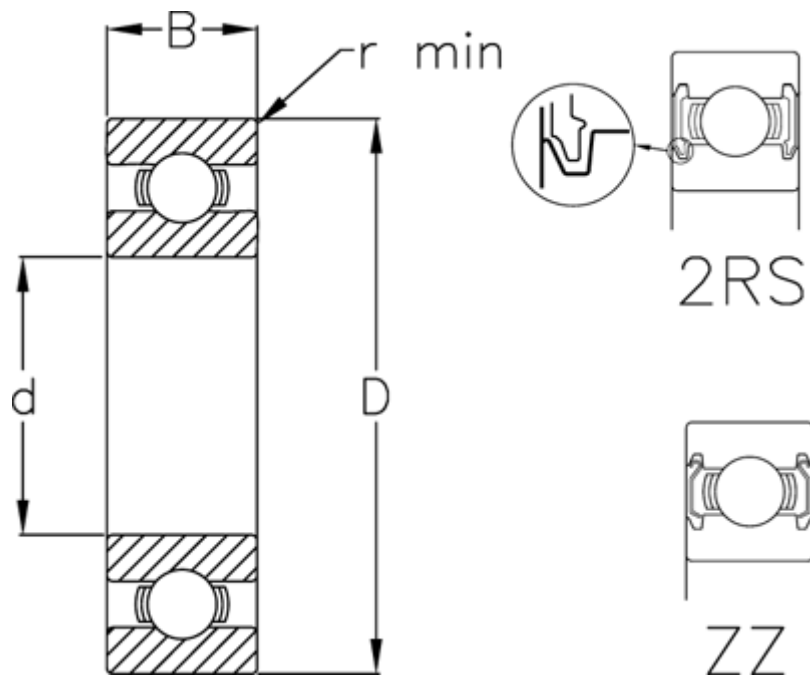

Data Sheet

Article number: 5480045007079

Description: Single row ball bearing 6809 2RS USDA H1
d=45 D=58 B=7 stainless/spez. grease

Measures

B	= 7	Weight (kg) = 0.04
d	= 45	
D	= 58	
Dynamic load C (kN)	= 6.4	
Max rpm greased	= 11000	
Max rpm oil lubricated	= 12000	
r min	= 0.3	
Static load C0 (kN)	= 5.65	